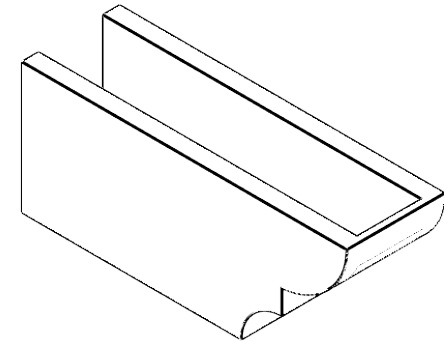

# ITEM NUMBER: RFTURO06X08000X20000X008RID00RCPR

6"W X 8"H X 20"L TIMBERTHANE ROUGH CEDAR RIDGEWOOD FAUX WOOD OPEN RAFTER TAIL, 8"L END, PRIMED TAN

**SIDE PROFILE**

**FRONT PROFILE**

**ISOMETRIC**

GENERATED DATE : 03/02/2023

EKENA MILLWORK  
2300 WEST MAIN ST.  
CLARKSVILLE, TX 75426  
TOLL FREE: 866-607-0453  
WWW.EKENAMILLWORK.COM

NOTES

1. INSTALLATION TO BE COMPLETED IN ACCORDANCE WITH MANUFACTURER'S SPECIFICATIONS.
2. DRAWING MAY NOT BE TO SCALE
3. THIS DRAWING IS INTENDED FOR DESIGN AND PLANNING PURPOSES ONLY.
4. ALL INFORMATION CONTAINED HEREIN WAS CURRENT AT THE TIME OF DEVELOPMENT BUT MUST BE REVIEWED AND APPROVED BY THE PRODUCT MANUFACTURER TO BE CONSIDERED ACCURATE.
5. TIMBERTHANE ARCHITECTURAL PRODUCTS ARE MADE FROM HIGH DENSITY URETHANE AND COME FACTORY PRIMED